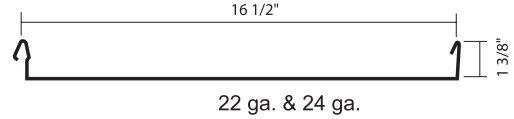

PANELS

STRONGSEAM AG Panel

STRONGSEAM Flat-Loc Panel

STRONGSEAM PBR-Panel

STRONGSEAM 116

Cee-Lock Panel

Tee & Curved Tee Panel

Zee-Lock & Curved Zee-Lock Panel

L-Panel

STRONGSEAM TRIMS*

26 ga. Trims Standard In All Colors
*(AG Profile Shown)

		Rat Guard 	Rake & Corner 	Ridge Cap 	Pitch Change
Gable Trim 	Sidewall 	Inside Corner 	Overhead Door 	Plybox Track Cover 	Drip Metal
Endwall 	Double Angle 	Single Angles 	Single Angles 	Combo Track Top Mount 	Drip Cap
Shadow Gutter 	Shadow Rake Trim 	Sculptured Rake Trim 	Sculptured Gutter 	Sculptured Gable Corner 	Sculptured Peak Box
J Trim 	Soffit 	Valley 	Door Jamb Cover 	Fascia 	Fitted Ridge Cap (for R panel)