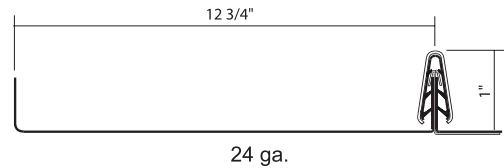

Weather-tite Ridge Vent Closures
stocked in 3' joints

Concrete Anchors

Anchor Bolts, 5/8" x 12", 5/8" x 15",
3/4" x 15", 3/4" x 18",
3/4" x 24", 1" x 24"

Wedge anchors Multiple sizes available

Nail-in anchors Sizes: 1/4" x 1 1/4" stocked
up to 2" available

PANELS

STRONGSEAM AG Panel

STRONGSEAM Flat-Loc Panel

STRONGSEAM PBR-Panel

STRONGSEAM 116

Cee-Lock Panel

Tee & Curved Tee Panel

Zee-Lock & Curved Zee-Lock Panel

L-Panel

STRONGSEAM TRIMS*

26 ga. Trims Standard In All Colors
*(AG Profile Shown)

		Rat Guard 	Rake & Corner 	Ridge Cap 	Pitch Change
Gable Trim 	Sidewall 	Inside Corner 	Overhead Door 	Plybox Track Cover 	Drip Metal
Endwall 	Double Angle 	Single Angles 	Single Angles 	Combo Track Top Mount 	Drip Cap
Shadow Gutter 	Shadow Rake Trim 	Sculptured Rake Trim 	Sculptured Gutter 	Sculptured Gable Corner 	Sculptured Peak Box
J Trim 	Soffit 	Valley 	Door Jamb Cover 	Fascia 	Fitted Ridge Cap (for R panel)