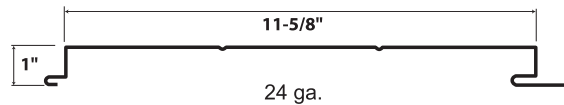

PANELS

STRONGSEAM AG Panel

STRONGSEAM Flat-Loc Panel

STRONGSEAM PBR-Panel

STRONGSEAM 116

Cee-Lock Panel

Tee & Curved Tee Panel

Zee-Lock & Curved Zee-Lock Panel

L-Panel

STRONGSEAM TRIMS*

26 ga. Trims Standard In All Colors
*(AG Profile Shown)

		Rat Guard 	Rake & Corner 	Ridge Cap 	Pitch Change
Gable Trim 	Sidewall 	Inside Corner 	Overhead Door 	Plybox Track Cover 	Drip Metal
Endwall 	Double Angle 	Single Angles 	Single Angles 	Combo Track Top Mount 	Drip Cap
Shadow Gutter 	Shadow Rake Trim 	Sculptured Rake Trim 	Sculptured Gutter 	Sculptured Gable Corner 	Sculptured Peak Box
J Trim 	Soffit 	Valley 	Door Jamb Cover 	Fascia 	Fitted Ridge Cap (for R panel)