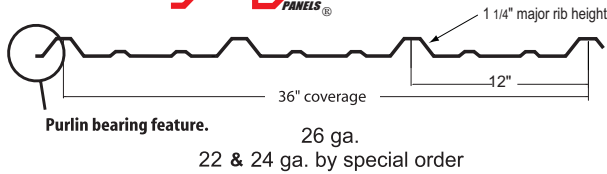

PANELS

STRONGSEAM AG Panel

STRONGSEAM Flat-Loc Panel

STRONGSEAM PBR-Panel

STRONGSEAM 116

Cee-Lock Panel

Tee & Curved Tee Panel

Zee-Lock & Curved Zee-Lock Panel

L-Panel

STRONGSEAM TRIMS*

26 ga. Trims Standard In All Colors
*(AG Profile Shown)

		Rat Guard 	Rake & Corner 	Ridge Cap 	Pitch Change
Gable Trim 	Sidewall 	Inside Corner 	Overhead Door 	Plybox Track Cover 	Drip Metal
Endwall 	Double Angle 	Single Angles 	Single Angles 	Combo Track Top Mount 	Drip Cap
Shadow Gutter 	Shadow Rake Trim 	Sculptured Rake Trim 	Sculptured Gutter 	Sculptured Gable Corner 	Sculptured Peak Box
J Trim 	Soffit 	Valley 	Door Jamb Cover 	Fascia 	Fitted Ridge Cap (for R panel)