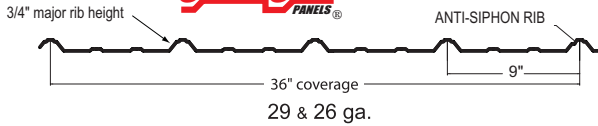

Your Source for Metal Roofing & Building Supplies

PANELS

STRONGSEAM AG Panel