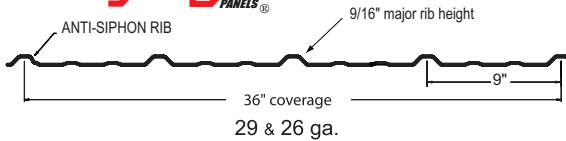

STRONGSEAM Flat-Loc Panel